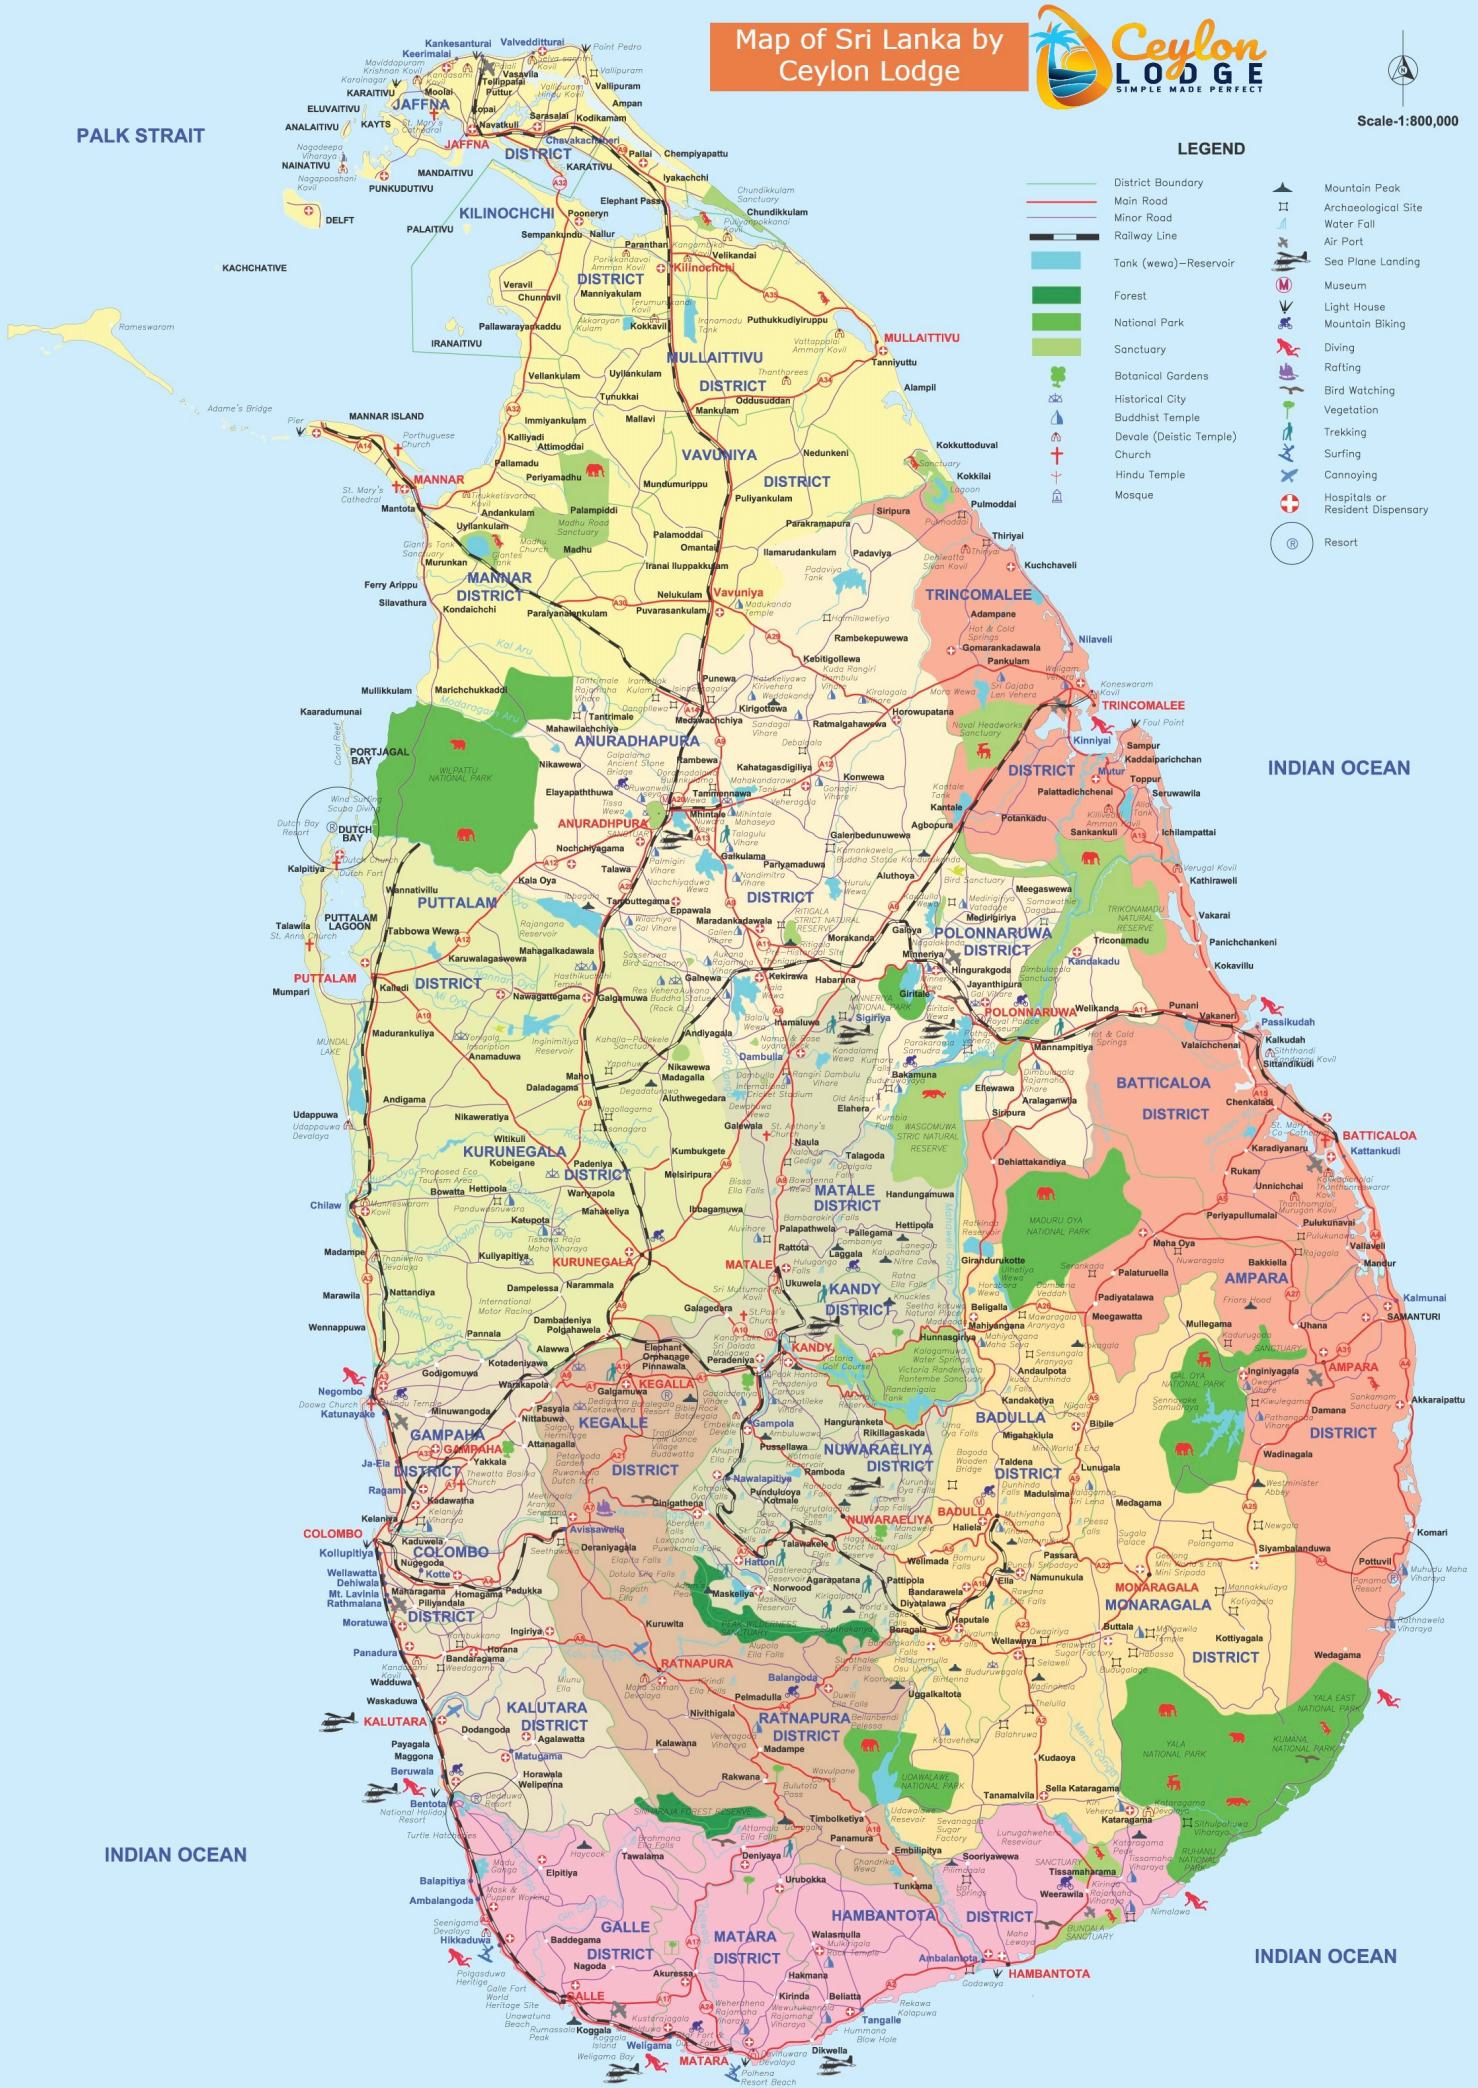

Map of Sri Lanka by Ceylon Lodge

Scale: 1:800,000

PALK STRAIT

LEGEND

- District Boundary
- Main Road
- Minor Road
- Railway Line
- Tank (wewa)–Reservoir
- Forest
- National Park
- Sanctuary
- Botanical Gardens
- Historical City
- Devale (Deistic Temple)
- Church
- Hindu Temple
- Mosque
- ▲ Mountain Peak
- Archaeological Site
- ⦿ Water Fall
- ✈ Air Port
- ⚓ Sea Plane Landing
- M Museum
- L Light House
- M Mountain Biking
- D Diving
- R Rafting
- B Bird Watching
- V Vegetation
- T Trekking
- S Surfing
- C Cannoying
- H Hospitals or Resident Dispensary
- Resort

INDIAN OCEAN

INDIAN OCEAN